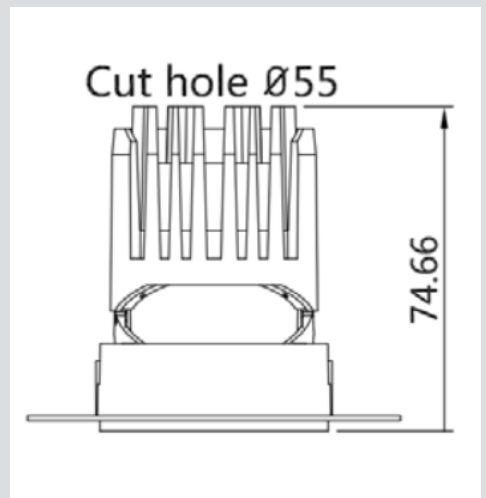

SPECIFICATION

Basic Parameters

Light source	COB LED
Input Voltage	220-240V
Dimming	On/Off, TRIAC, 1-10V, DALI
Storage temperature	-20 ~ +50
Operating temperature	-5 ~ +30
Rotation Angle (degree)	350
Tilting angle	30
luminaire Lifetime	50.000h (L80-B10, Ta25°C)
Material	Aluminium
Fitting colors	9016 Sandy White/9017 Sandy Black

Product Ordering

CODE	LM-M	COLOUR	STOCKED
2075AR-11W			

Product information