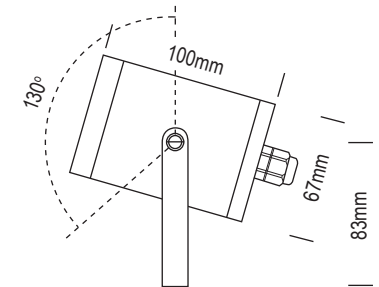

MOONBEAM SPIKE

Lightcore

The Moonbeam Spike Spotlight delivers an outstanding light output with amazing efficiency – giving you high performance without any compromise. This compact fixture will comfortably light trees up to 15 metres high with either a wide 60-degree spread or with the optional narrow 30-degree beam. Perfect for large Australian Gums and where lots of light is desired. Constructed from high-grade aluminium with our TRITEC coating it has indisputable durability against the elements

SPECIFICATIONS

CODE | LC-MOONBEAM-SP

POWER | 11.5W

VOLTAGE | 24V DC

MATERIAL | Anodised Aluminium

FINISH COLOUR | Graphite/Black Tritec Coating

COLOUR TEMP | Warm White 3000K

LUMEN OUTPUT | 1000lm

BEAM ANGLE | 30° or 60°

IP RATING | IP67

INCLUDED ACCESSORIES

Ground Installation Spike

OPTIONAL ACCESSORIES

EXT-G
Extension Spike

GLARE-G
Glare Guard

MOONBEAM SPIKE