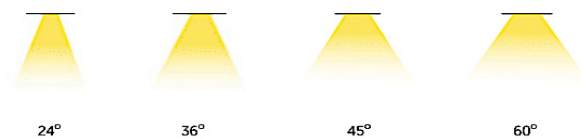

Beam Angle Options

Product Ordering

CODE	COLOUR	LM/M	STOCKED
TITAN-44-90-6W	BLACK	730lm	YES
TITAN-44-90-10W	WHITE	1090lm	YES

Recommended Solution / Accessories