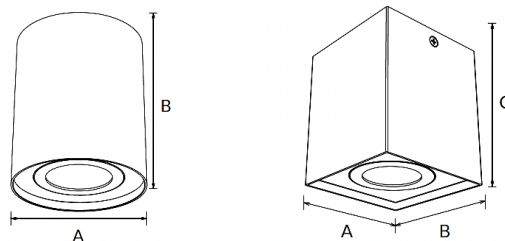

Technical Diagram