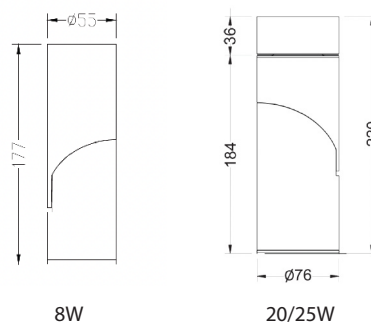

Technical Diagram

Beam Angle Options

Product Ordering

CODE	COLOUR	LM/M	STOCKED

Recommended Solution / Accessories