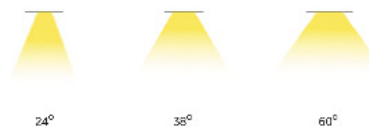

Beam Angle Options

Product Ordering

CODE	COLOUR	LM/M	STOCKED

Recommended Solution / Accessories