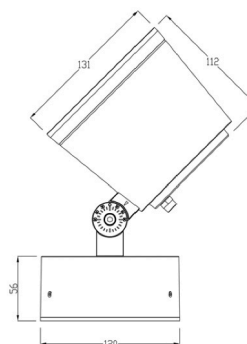

Technical Diagram

Recommended Solution / Accessories