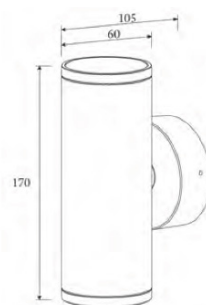

Technical Diagram

Recommended Solution / Accessories

Product Ordering

CODE	FINISH	COLOUR	STOCKED
ATHENS-10-3000-W	White	2700K, 3000K	YES