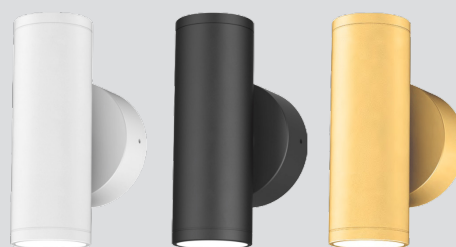

## FEATURES

- Bespoke architectural wall luminaire for internal and external applications.
- Achieve a flowing and dynamic design language without needing different types of fittings.
- Comes in three size, power, and beam angle options with 10W being the most popular.

### Basic Parameters

Size	60mm x 170mm
Finish	White, Black, Gold
Input Voltage	24 VDC
Typical power	10/20/27W
Lifetime	50000 hrs
LED Colour / CCT	2700K, 3000K, 4000K, 5000K
IP Rating	IP65
CRI	>80
Light Beam	36°
Warranty	3 years

### Product Ordering

CODE	FINISH	COLOUR	STOCKED
ATHENS-10-3000-W	White	2700K, 3000K	YES