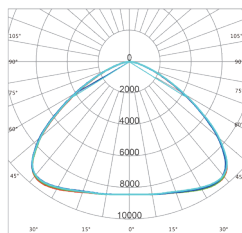

HIGH BAY Product Range

Model No	HB44-200/Ty
Power Consumption(±5%)	0-200W Adjustable
Input Voltage	100-240 Vac, 50 / 60 Hz
Control	Bluetooth control
Luminous Flux (±10%)	28000LM-3000K 33000LM-4000K 30000LM-5000K
Efficacy(4000K Ra70)	140LM/W-3000K 165LM/W-4000K 150LM/W-5000K
CCT & CRI	3000K-5000K Adjustable(Other CCT ranges optional)
Beam Angle	H00108 / H00111 / H00115 / H00121
Protection Rating	IP65, IK08
Operating Temperature	-30°C to + 50°C
Warranty	5 years
Product Dimension	Ø365×178mm
Luminaire Net Weight	3.4±0.3kg

Photometric Diagrams

H00115

Mounting Options