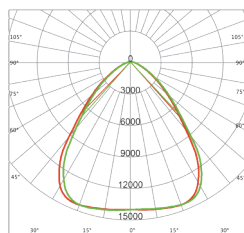

HIGH BAY Product Range

Model No	HB44-200/Ty
Power Consumption(±5%)	0-200W Adjustable
Input Voltage	100-240 Vac, 50 / 60 Hz
Control	Bluetooth control
Luminous Flux (±10%)	28000LM-3000K 33000LM-4000K 30000LM-5000K
Efficacy(4000K Ra70)	140LM/W-3000K 165LM/W-4000K 150LM/W-5000K
CCT & CRI	3000K-5000K Adjustable(Other CCT ranges optional)
Beam Angle	H00108 / H00111 / H00115 / H00121
Protection Rating	IP65, IK08
Operating Temperature	-30°C to + 50°C
Warranty	5 years
Product Dimension	Ø365×178mm
Luminaire Net Weight	3.4±0.3kg

Photometric Diagrams

H00108