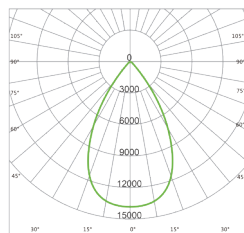

HIGH BAY Product Range

Model No	HB44-200/Ty
Power Consumption(±5%)	0-200W Adjustable
Input Voltage	100-240 Vac, 50 / 60 Hz
Control	Bluetooth control
Luminous Flux (±10%)	28000LM-3000K 33000LM-4000K 30000LM-5000K
Efficacy(4000K Ra70)	140LM/W-3000K 165LM/W-4000K 150LM/W-5000K
CCT & CRI	3000K-5000K Adjustable(Other CCT ranges optional)
Beam Angle	H00108 / H00111 / H00115 / H00121
Protection Rating	IP65, IK08
Operating Temperature	-30°C to + 50°C
Warranty	5 years
Product Dimension	Ø365×178mm
Luminaire Net Weight	3.4±0.3kg

Photometric Diagrams

H00111

Mounting Options