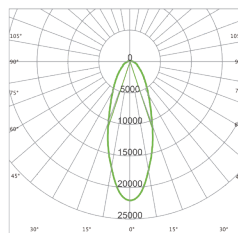

after 5pm
(4500K, 65%)

HIGH BAY Product Range

Model No	HB44-200/Ty
Power Consumption(±5%)	0-200W Adjustable
Input Voltage	100-240 Vac, 50 / 60 Hz
Control	Bluetooth control
Luminous Flux (±10%)	28000LM-3000K 33000LM-4000K 30000LM-5000K
Efficacy(4000K Ra70)	140LM/W-3000K 165LM/W-4000K 150LM/W-5000K
CCT & CRI	3000K-5000K Adjustable(Other CCT ranges optional)
Beam Angle	H00108 / H00111 / H00115 / H00121
Protection Rating	IP65, IK08
Operating Temperature	-30°C to + 50°C
Warranty	5 years
Product Dimension	Ø365×178mm
Luminaire Net Weight	3.4±0.3kg

Photometric Diagrams

H00108

H00111

H00115

H00121

Mounting Options

Loop mounting

Ceiling mounting