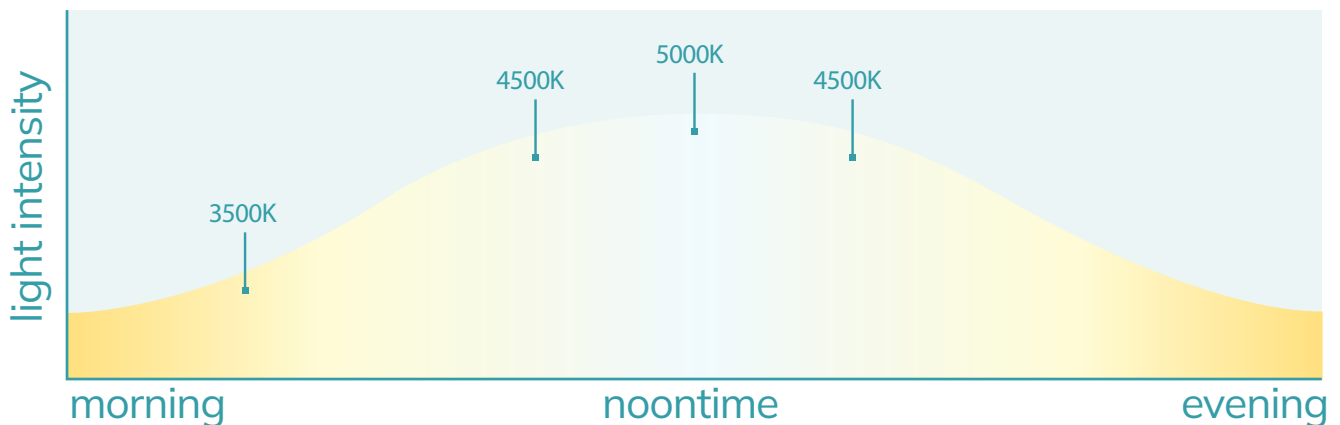

0-100% brightness adjustable and simultaneous tunable CCT 3000k-5000k can be realized by this patented double-output driver.

Build Favorite Places

By means of time-based scene set-up, it is possible to manage the colour and intensity of our lights according to the specific needs of each moment, to match natural sunlight throughout the day.

Less rejects and higher productivity

Dynamic lighting strategies create healthy, comfortable and efficient lighting, which is helpful for human health and productivity.

7-8am, 12 -1pm
(3500K, 50%)

8-12am, 1 -5pm
(5000K, 100%)

after 5pm
(4500K, 65%)

HIGH BAY Product Range

Model No	HB44-200/Ty
Power Consumption(±5%)	0-200W Adjustable
Input Voltage	100-240 Vac, 50 / 60 Hz
Control	Bluetooth control
Luminous Flux (±10%)	28000LM-3000K 33000LM-4000K 30000LM-5000K
Efficacy(4000K Ra70)	140LM/W-3000K 165LM/W-4000K 150LM/W-5000K
CCT & CRI	3000K-5000K Adjustable(Other CCT ranges optional)
Beam Angle	H00108 / H00111 / H00115 / H00121
Protection Rating	IP65, IK08
Operating Temperature	-30°C to + 50°C
Warranty	5 years
Product Dimension	Ø365×178mm
Luminaire Net Weight	3.4±0.3kg