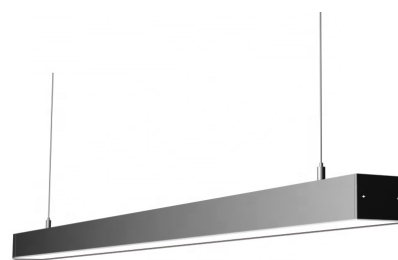

ALIGN 7080

FEATURES

- Versatile commercial lighting system that combines custom design with high-performance LED and optic technology
- Custom diameters, radii, and lengths to turn custom lighting concepts into reality.
- Maintains light uniformity and aesthetic across standard straight and custom feature areas.
- Available with integrated DALI
- Supplied custom made for plug and play installation
- 10 year warranty

SPECIFICATION

BASIC PARAMETERS

Size	70mm x 80mm
Input Voltage	DC24V
Lumen Output	2000lm/m
Max Power	20W/1m
Lifetime	L80 B10 or 72,000h
Colour / CCT	3000K/4000K
Driver	Internal or External
IP Rating	IP44
CRI	80
Finish	Aluminium / Black / White / Custom
Control	Option of DALI 2 / Trailing Edge / Non-dimmable
Beam Angle	105°
Mounting	Surface Mount or Suspension

PRODUCT ORDERING

CODE	COLOUR	KELVIN	STOCKED
ALIGN-7080-3000-B	BLACK	3000K	S/O
ALIGN-7080-3000-W	WHITE	3000K	S/O
ALIGN-7080-3000-ALU	ALUMINIUM	3000K	S/O
ALIGN-7080-4000-B	BLACK	4000K	S/O
ALIGN-7080-4000-W	WHITE	4000K	S/O
ALIGN-7080-4000-ALU	ALUMINIUM	4000K	S/O